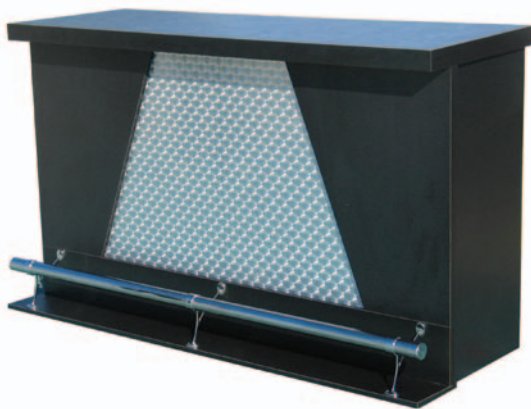

N-14 Pedestal, White w/ Optional
Tray & Locking Door
24"L x 24"D x 42"H

BARS

O-1 Martini Bar
50"L x 50"D x 47"H

O-2 Martini Bar with colored lighting option.
No Electric Required

Suggested Layouts

O-3 Cosmopolitan Bar
72"L x 27"D x 42"H