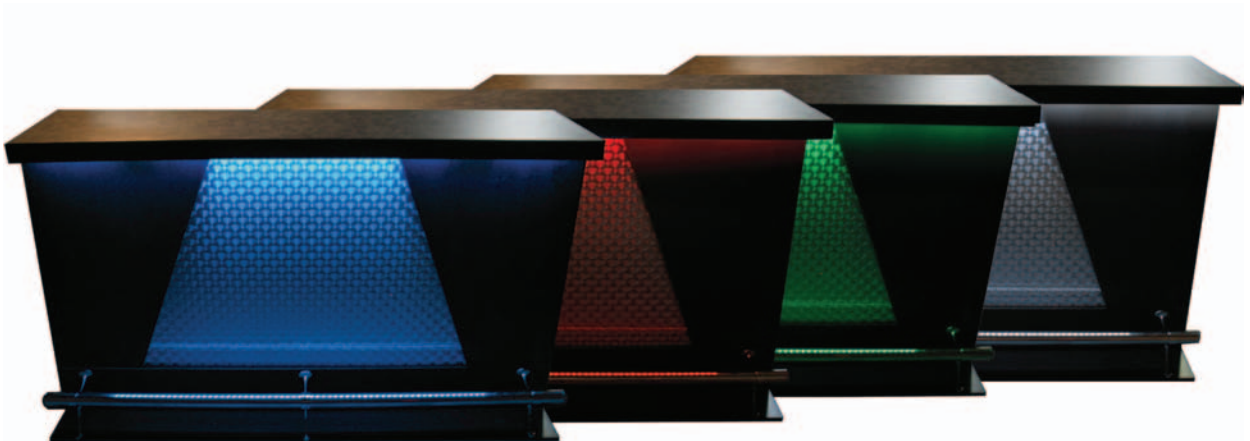

O-4 Cosmopolitan Bar with colored lighting option. Electric Required