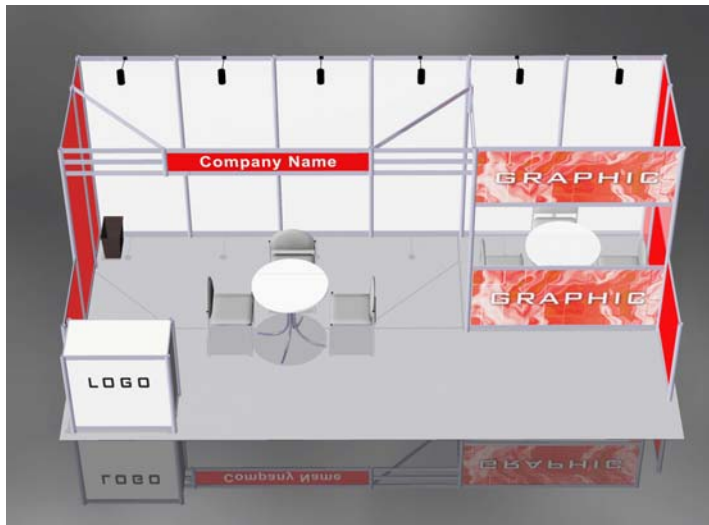

Standard Price \$2,595.00
Custom Color Price \$2,745.00

Turnkey Rental Booth 103

- 10' x 10' Includes:**
Grey Carpet
2 - Built-in Counters with doors for storage
4 - Clear Shelves Lit from above
1 - Table
3 - Chairs
1 - Wastebasket
3 - Arm Lights with power
Delivery, Installation & Dismantle

Standard Price \$2,795.00
Custom Color Price \$2,945.00

**TURNKEY RENTAL BOOTH
 ORDER FORM**

**DISCOUNT DEADLINE:
 FEBRUARY 11, 2014**

Turnkey Rental Booth 201
 10' x 20' Includes:
Grey Carpet
1 - Curved Counter with doors and logo panel
4 - Shelves
1 - Table
3 - Chairs
1 - Wastebasket
6 - Arm Lights with power
Delivery, Installation & Dismantle

Standard Price \$3,595.00
Custom Color Price \$3,895.00

Turnkey Rental Booth 202
 10' x 20' Includes:
Grey Carpet
Meeting Area with Plexi Window & Digital Graphics
1 - Counter with your company logo
2 - Tables
6 - Chairs
1 - Wastebasket
6 - Arm Lights with power
Delivery, Installation & Dismantle

Standard Price \$4,395.00
Custom Color Price \$4,695.00

Turnkey Rental Booth 203
 10' x 20' Includes:
Grey Carpet
1 - Lockable Closet / Changing room
1 - Counter with doors for storage
1 - Table
3 - Chairs
1 - Wastebasket
6 - Arm Lights with power
Delivery, Installation & Dismantle